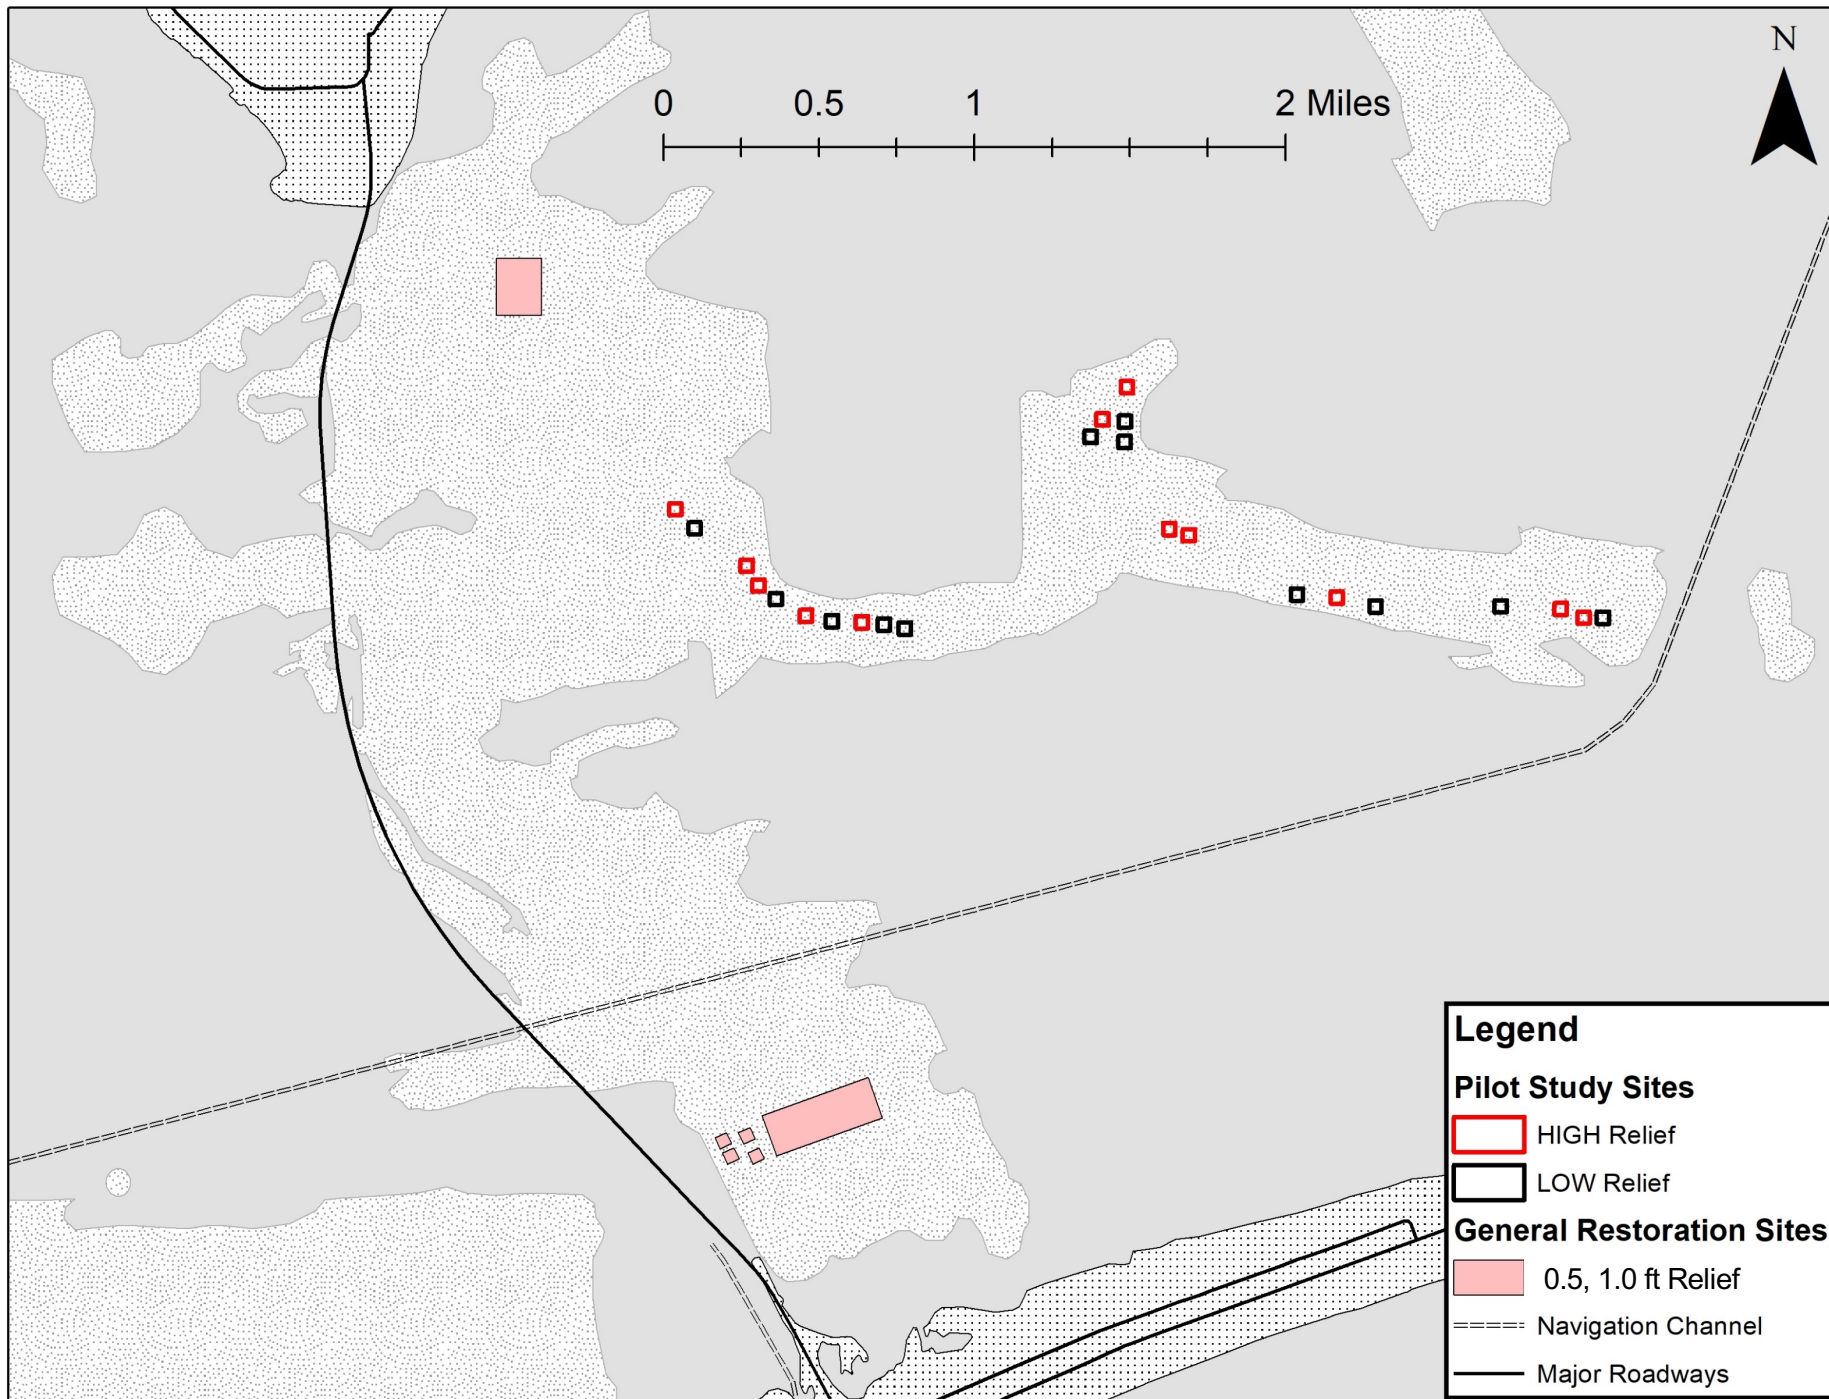

FWC Apalachicola Bay Oyster Restoration

Gina Alvarez
Northwest Regional Biologist
Division of Marine Fisheries Management

0 0.375 0.75 1.5 Miles

Legend

Pilot Study Sites

- HIGH Relief
- LOW Relief

General Restoration Sites

- 0.5, 1.0 ft Relief
- Navigation Channel
- Major Roadways

Recent ride-a-longs

Franklin County Commissioner Jessica Ward
Florida State Senator Corey Simon