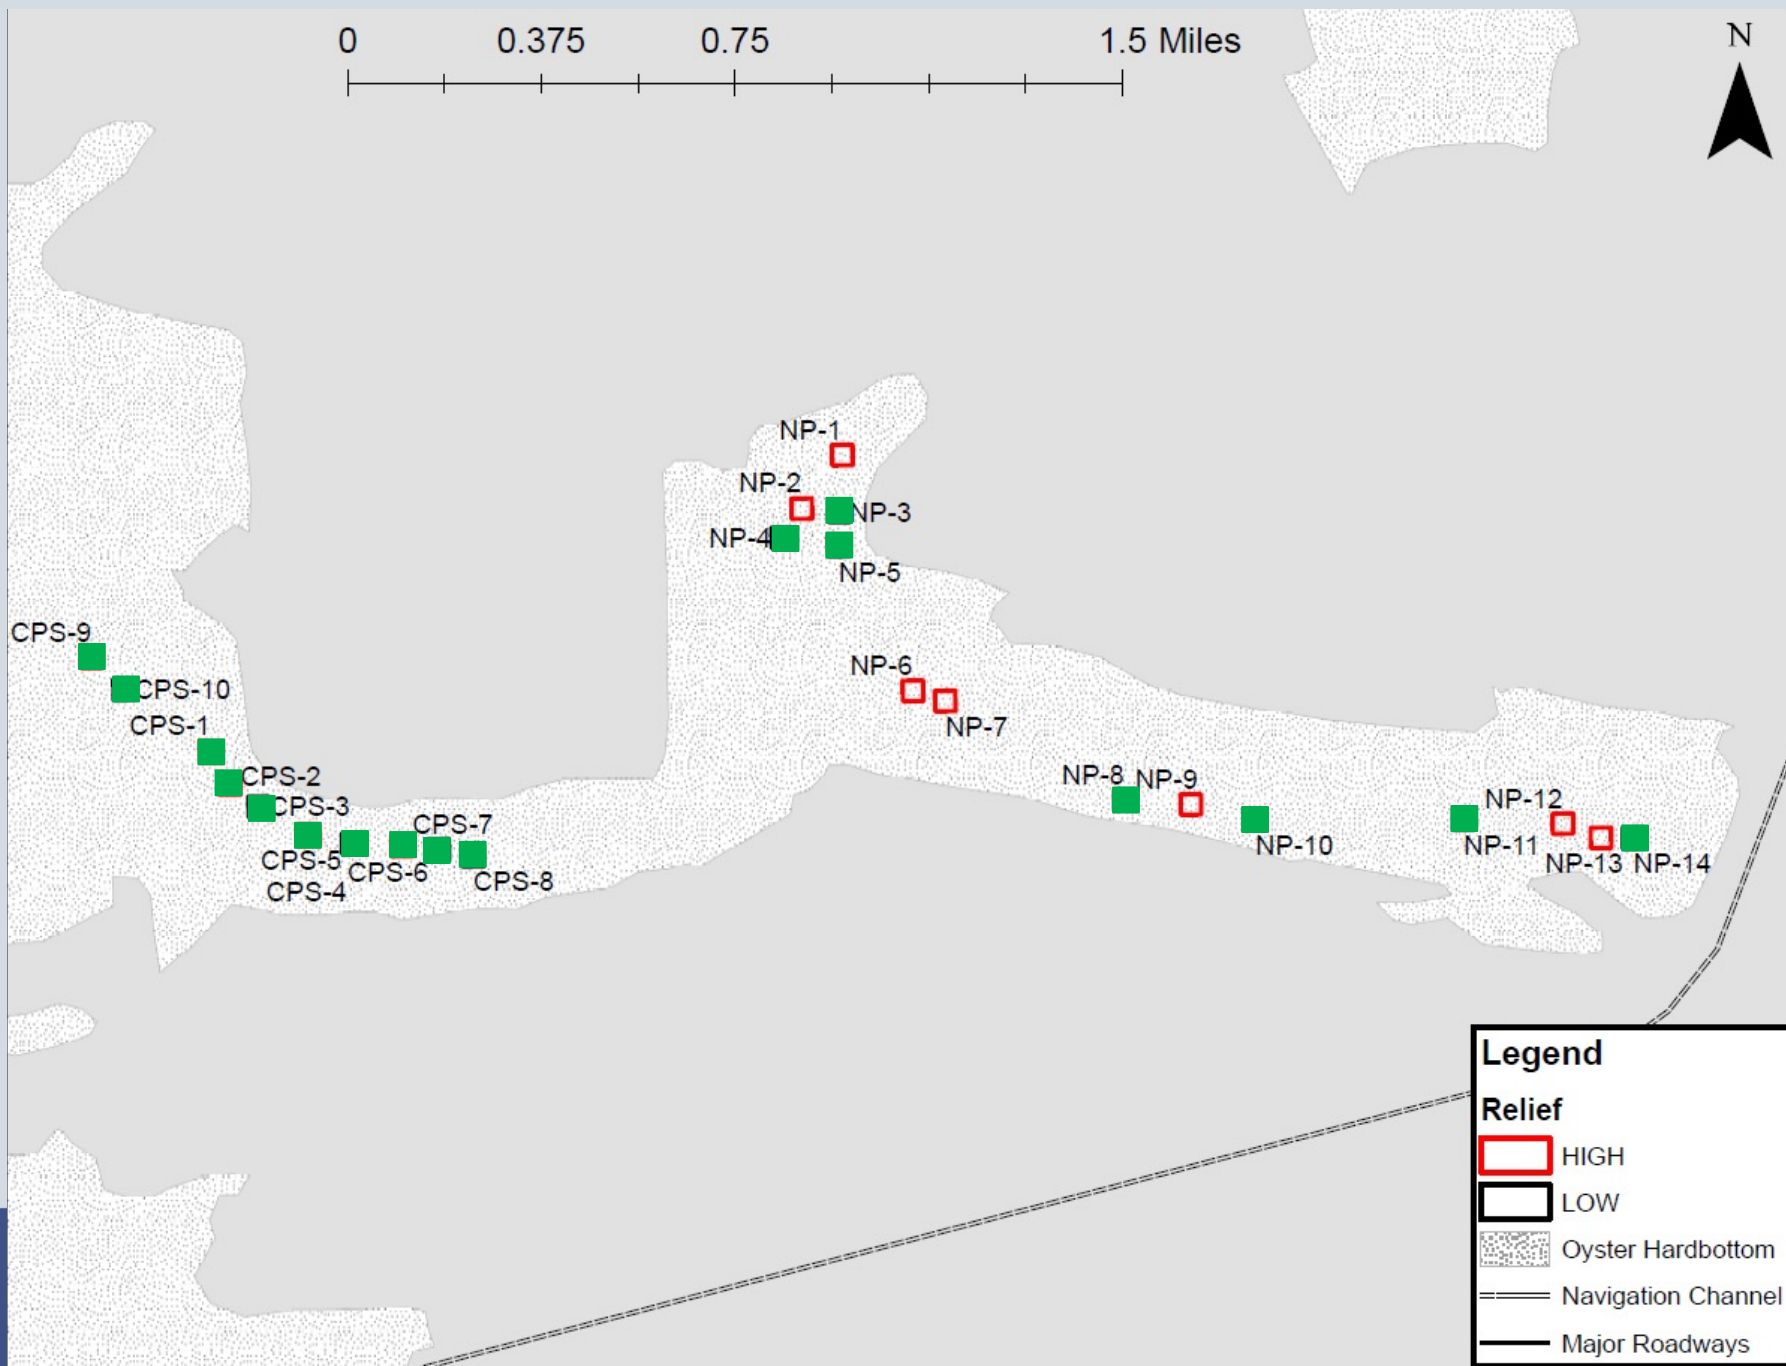

FWC Apalachicola Bay Oyster Restoration

Gina Alvarez
Northwest Regional Biologist
Division of Marine Fisheries Management

0 0.375 0.75 1.5 Miles

Legend

Pilot Study Sites

- HIGH Relief
- LOW Relief

General Restoration Sites

- 0.5, 1.0 ft Relief
- Navigation Channel
- Major Roadways

Recent ride-a-longs

Franklin County Commissioner Jessica Ward
Florida State Senator Corey Simon